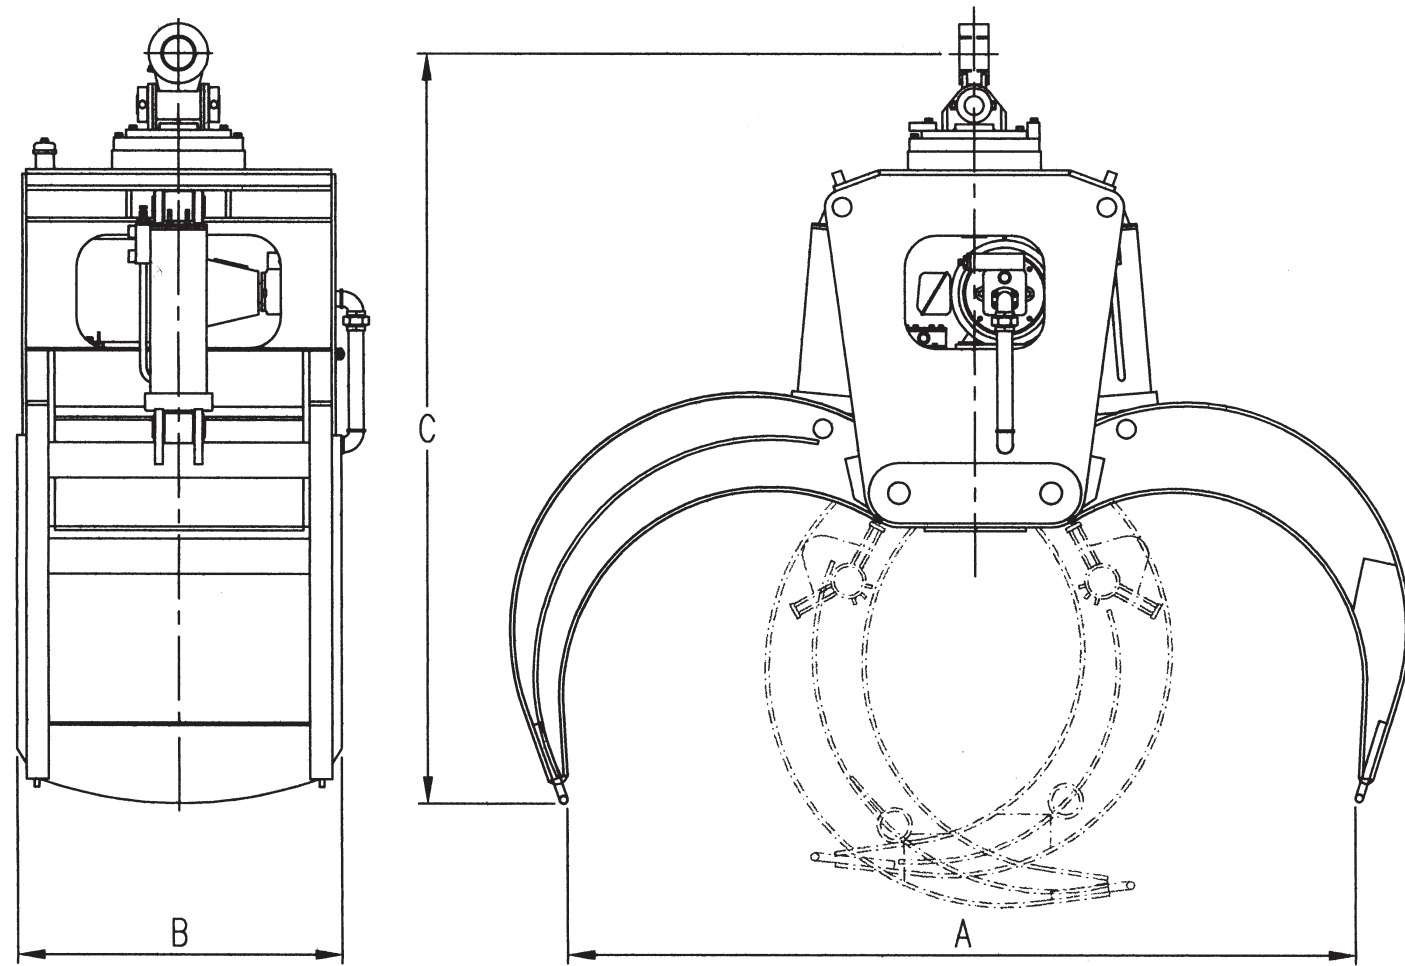

SPECIFICATIONS

OPTIONS AVAILABLE:

- 270° and 360° Hydraulic Rotation
- Self-Contained With Its Own Hydraulic Unit

Model No.	Sq. Ft. of area time points are meeting	DIM. A	DIM. B	DIM. C	Approx. weight standard	Approx. weight self contained
LG15	15	10'-1"	4'-4"	9'-0"	6,250	8,200
LG20	20	10'-6"	4'-4"	9'-10"	6,550	8,500
LG25	25	12'-4"	4'-4"	10'-10"	7,800	9,900
LG30	30	13'-1"	4'-4"	11'-10"	8,100	10,200
LG50	50	16'-11"	5'-0"	13'-11"	12,900	16,900
LG60	60	17'-10"	5'-5"	16'-9"	15,100	19,600